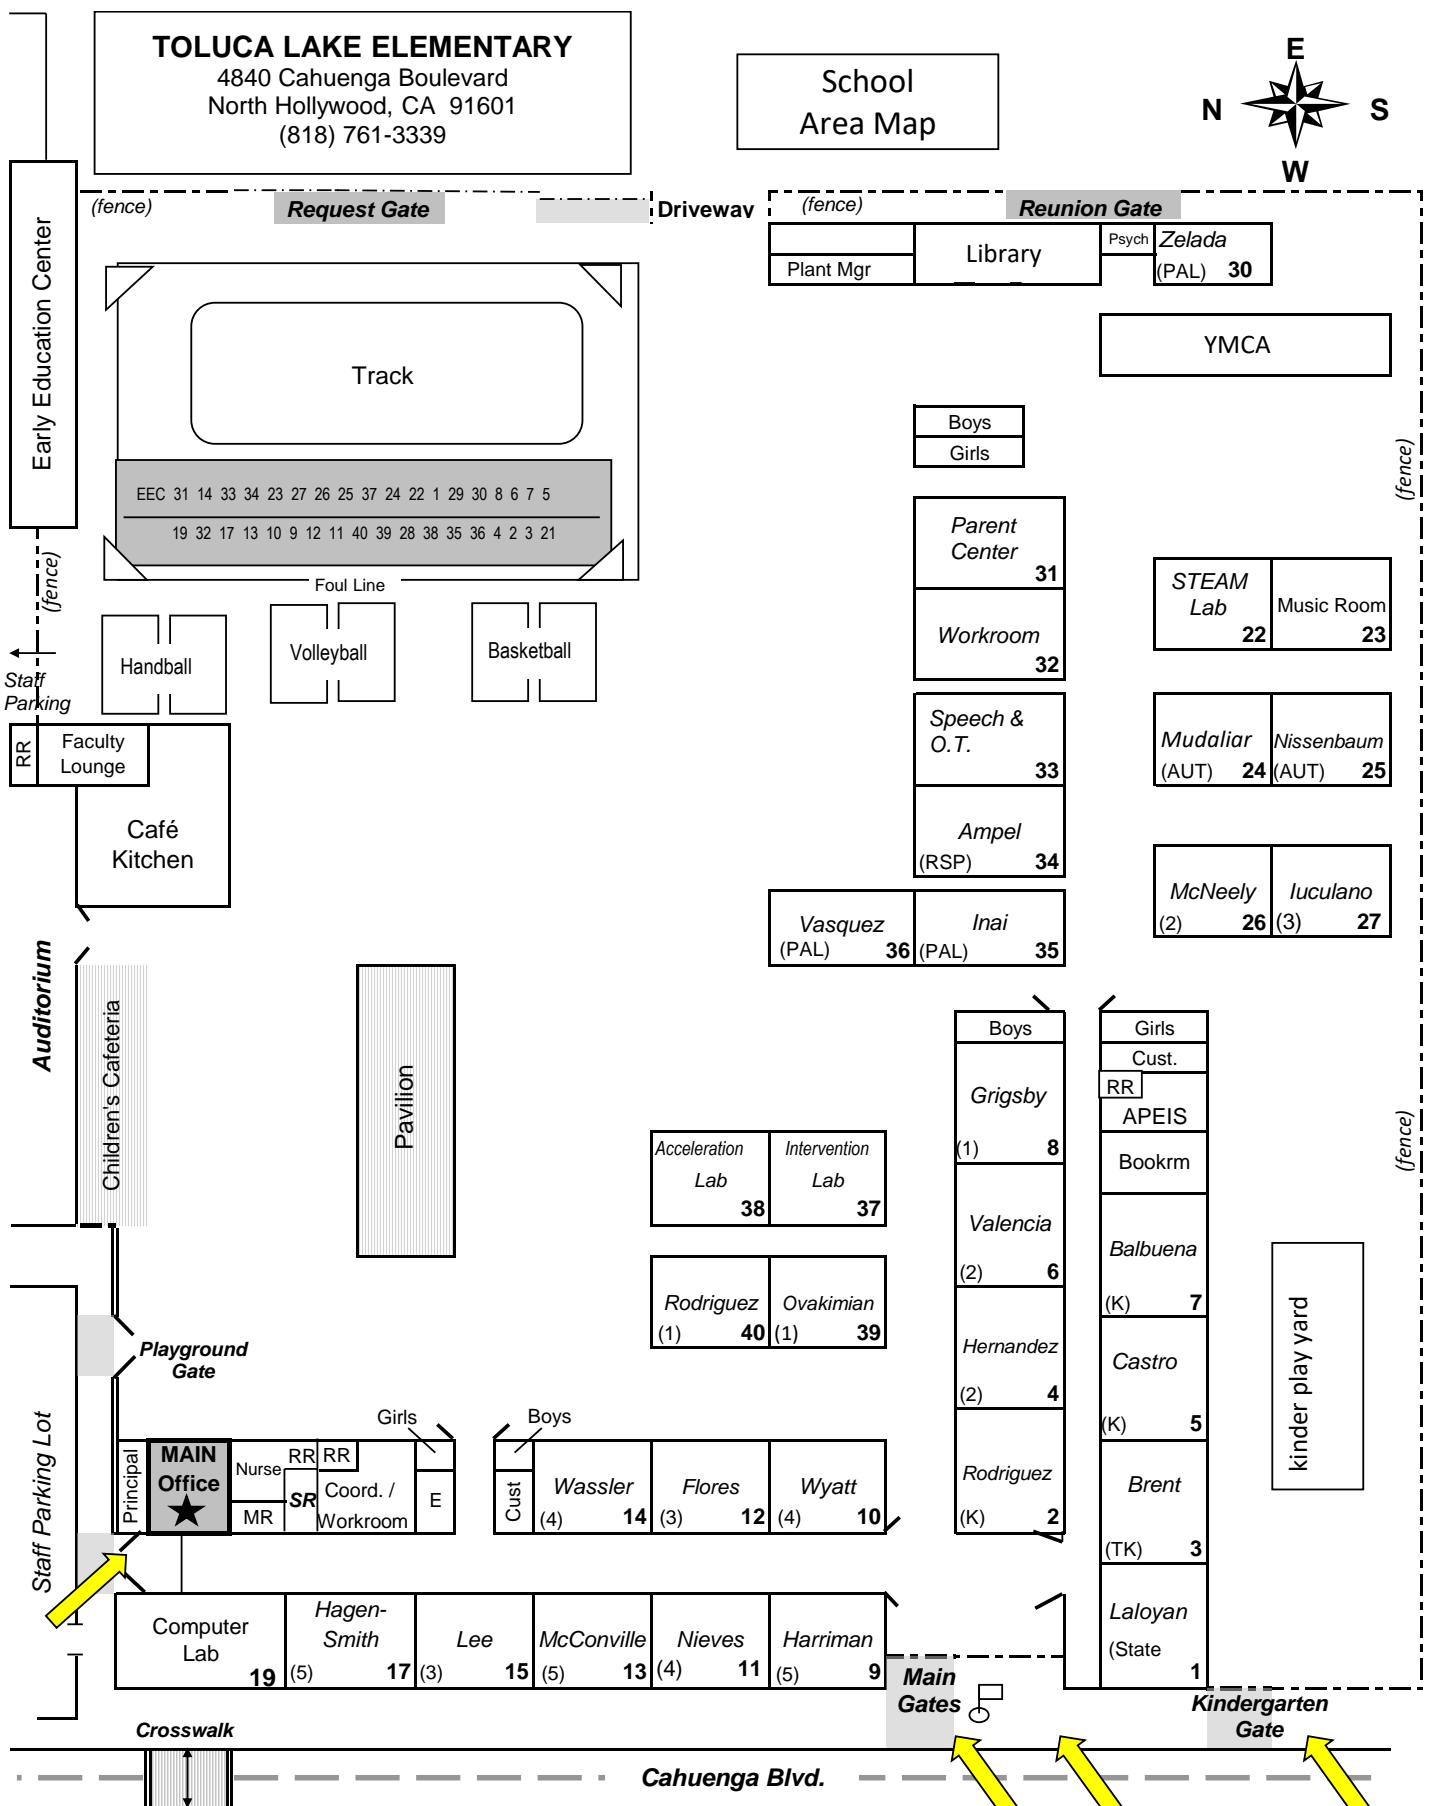

# TOLUCA LAKE ELEMENTARY

4840 Cahuenga Boulevard  
North Hollywood, CA 91601  
(818) 761-3339

## School Area Map

- Key to Classroom Labels:**
- Teacher Name in *Italics*
  - Grade level in parentheses (#), lower left corner
  - Room numbers in **bold**, lower right corner