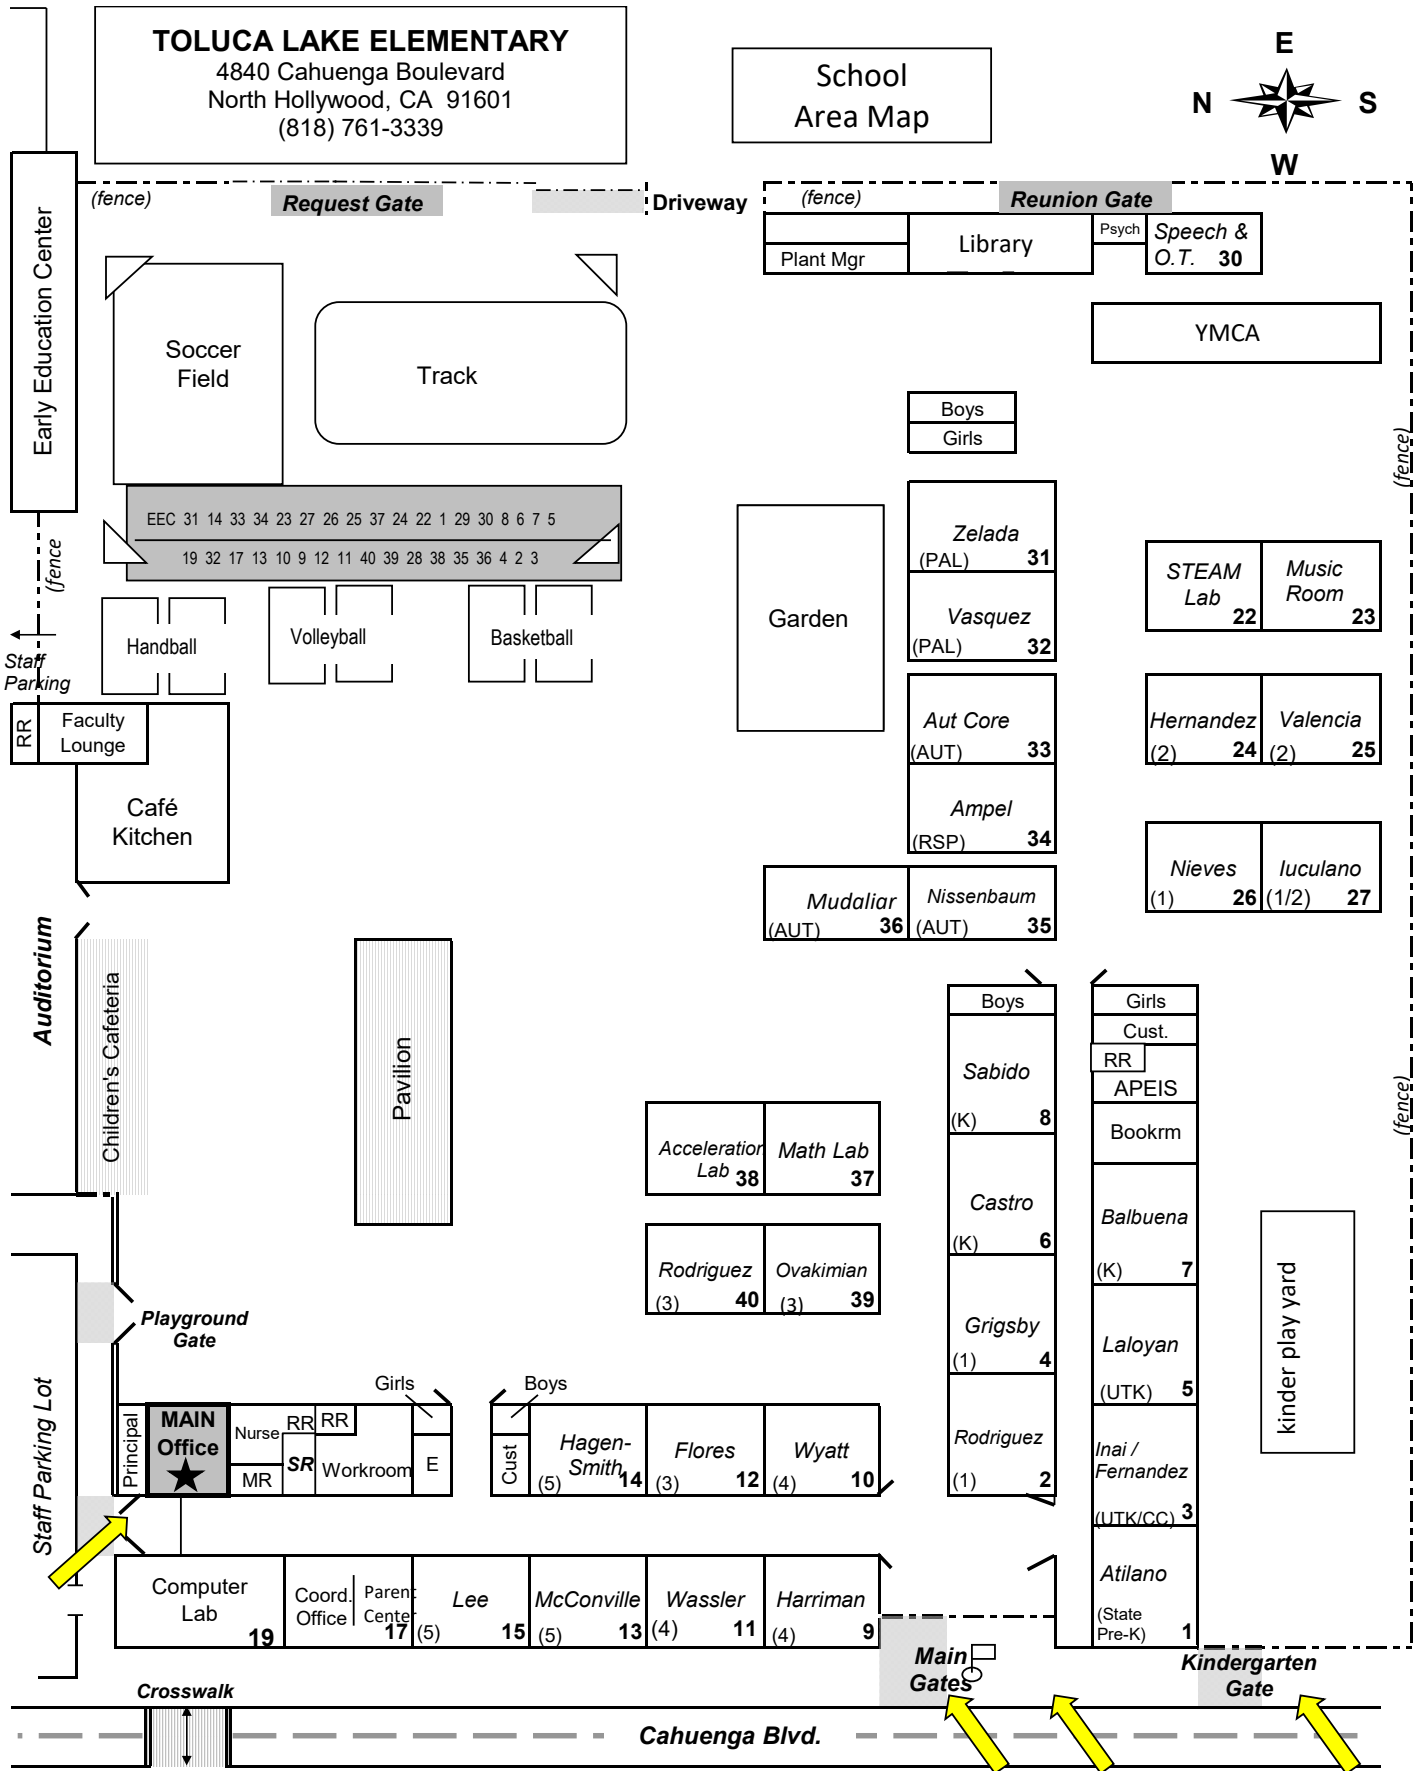

# TOLUCA LAKE ELEMENTARY

4840 Cahuenga Boulevard  
North Hollywood, CA 91601  
(818) 761-3339

## School Area Map

- Key to Classroom Labels:**
- Teacher Name in *Italics*
  - Grade level in parentheses (#), lower left corner
  - Room numbers in **bold**, lower right corner