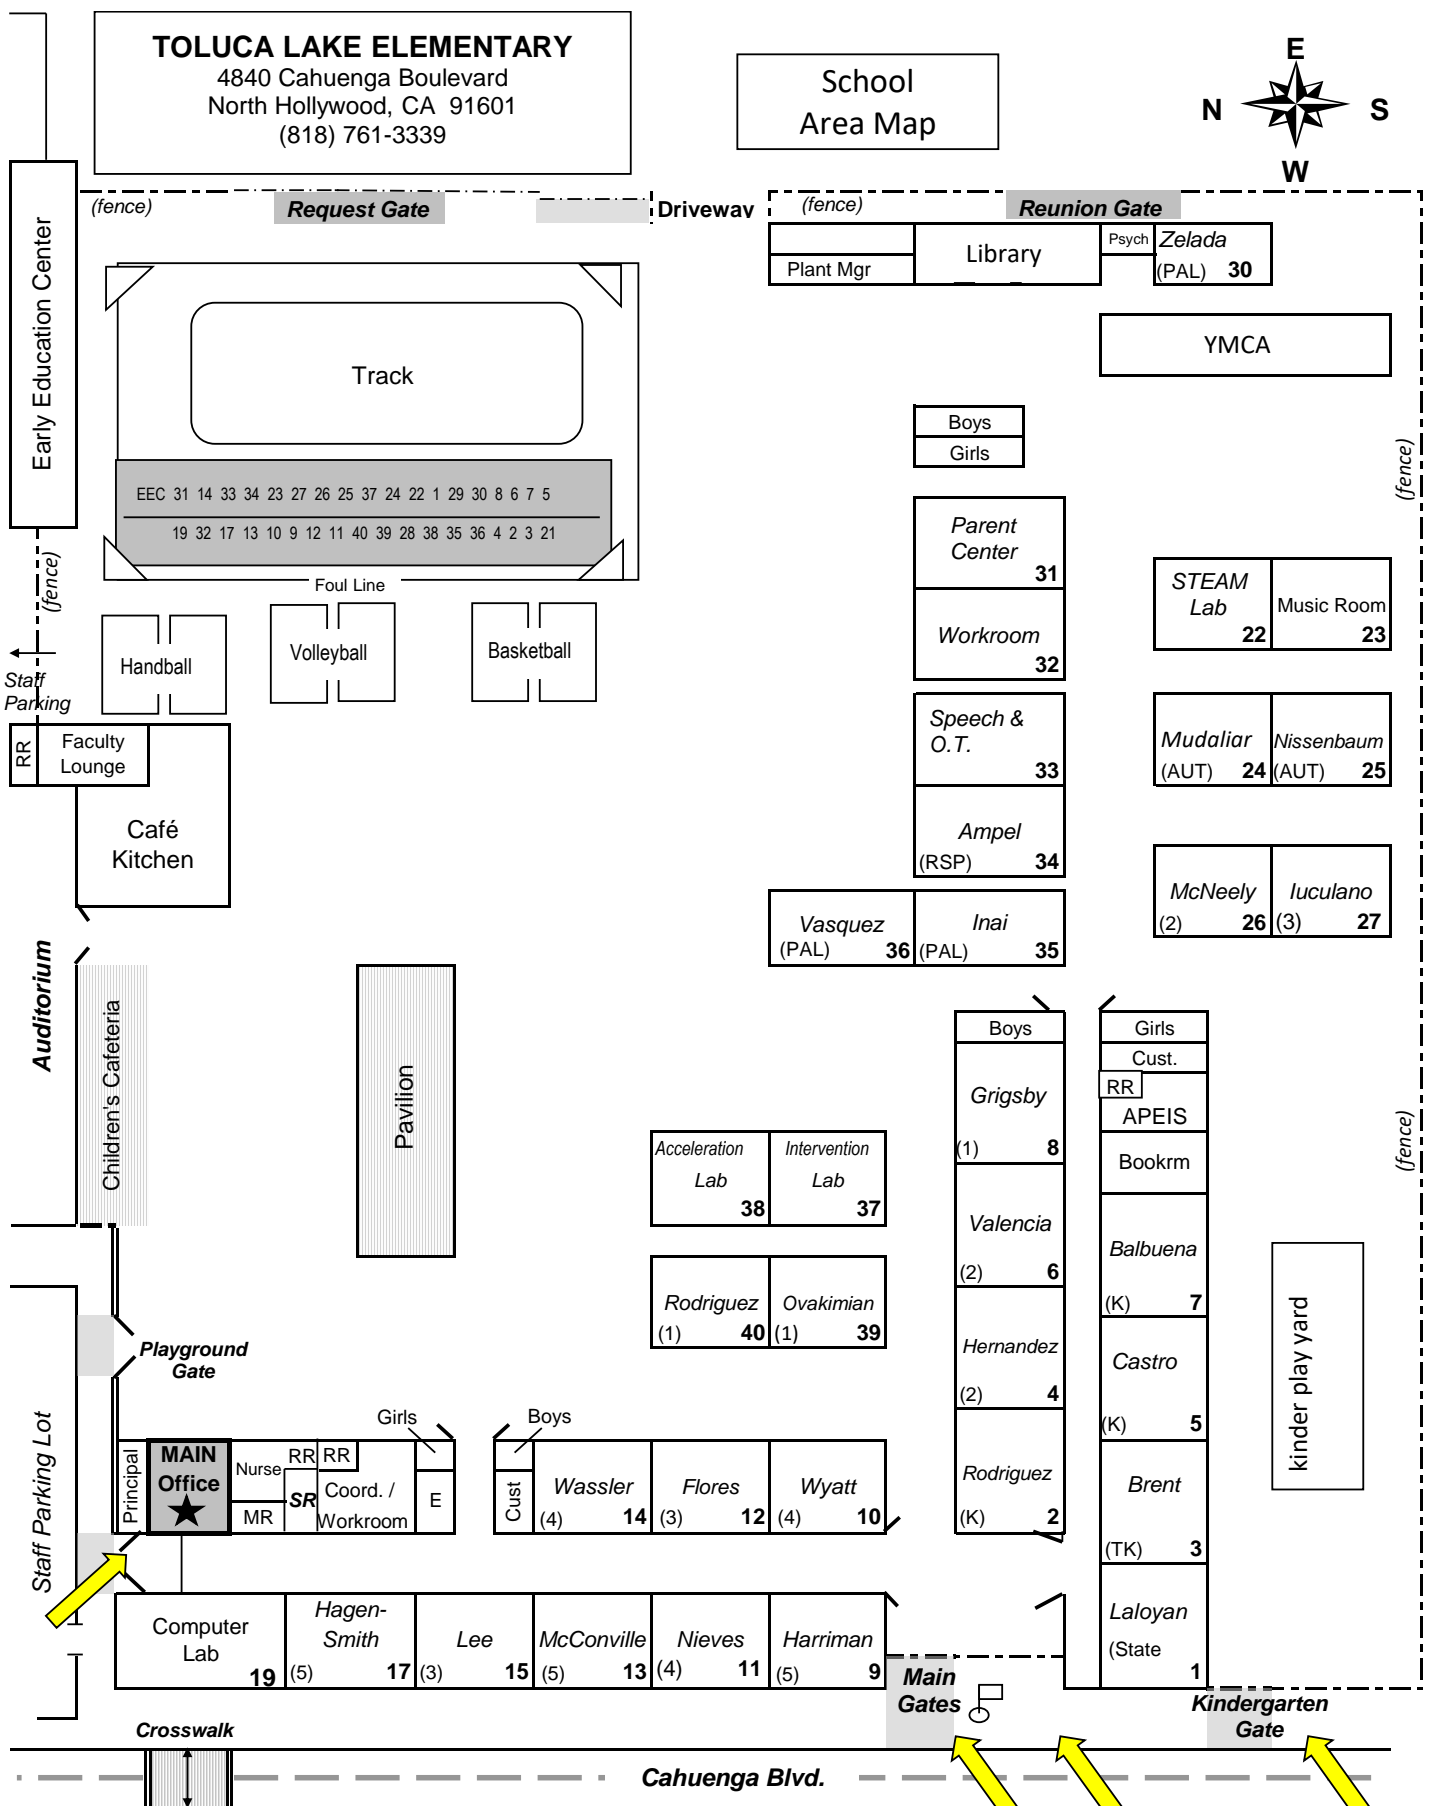

# TOLUCA LAKE ELEMENTARY

4840 Cahuenga Boulevard  
North Hollywood, CA 91601  
(818) 761-3339

## School Area Map

**Key to Classroom Labels:**  
 - Teacher Name in *Italics*  
 - Grade level in parentheses (#), lower left corner  
 - Room numbers in **bold**, lower right corner