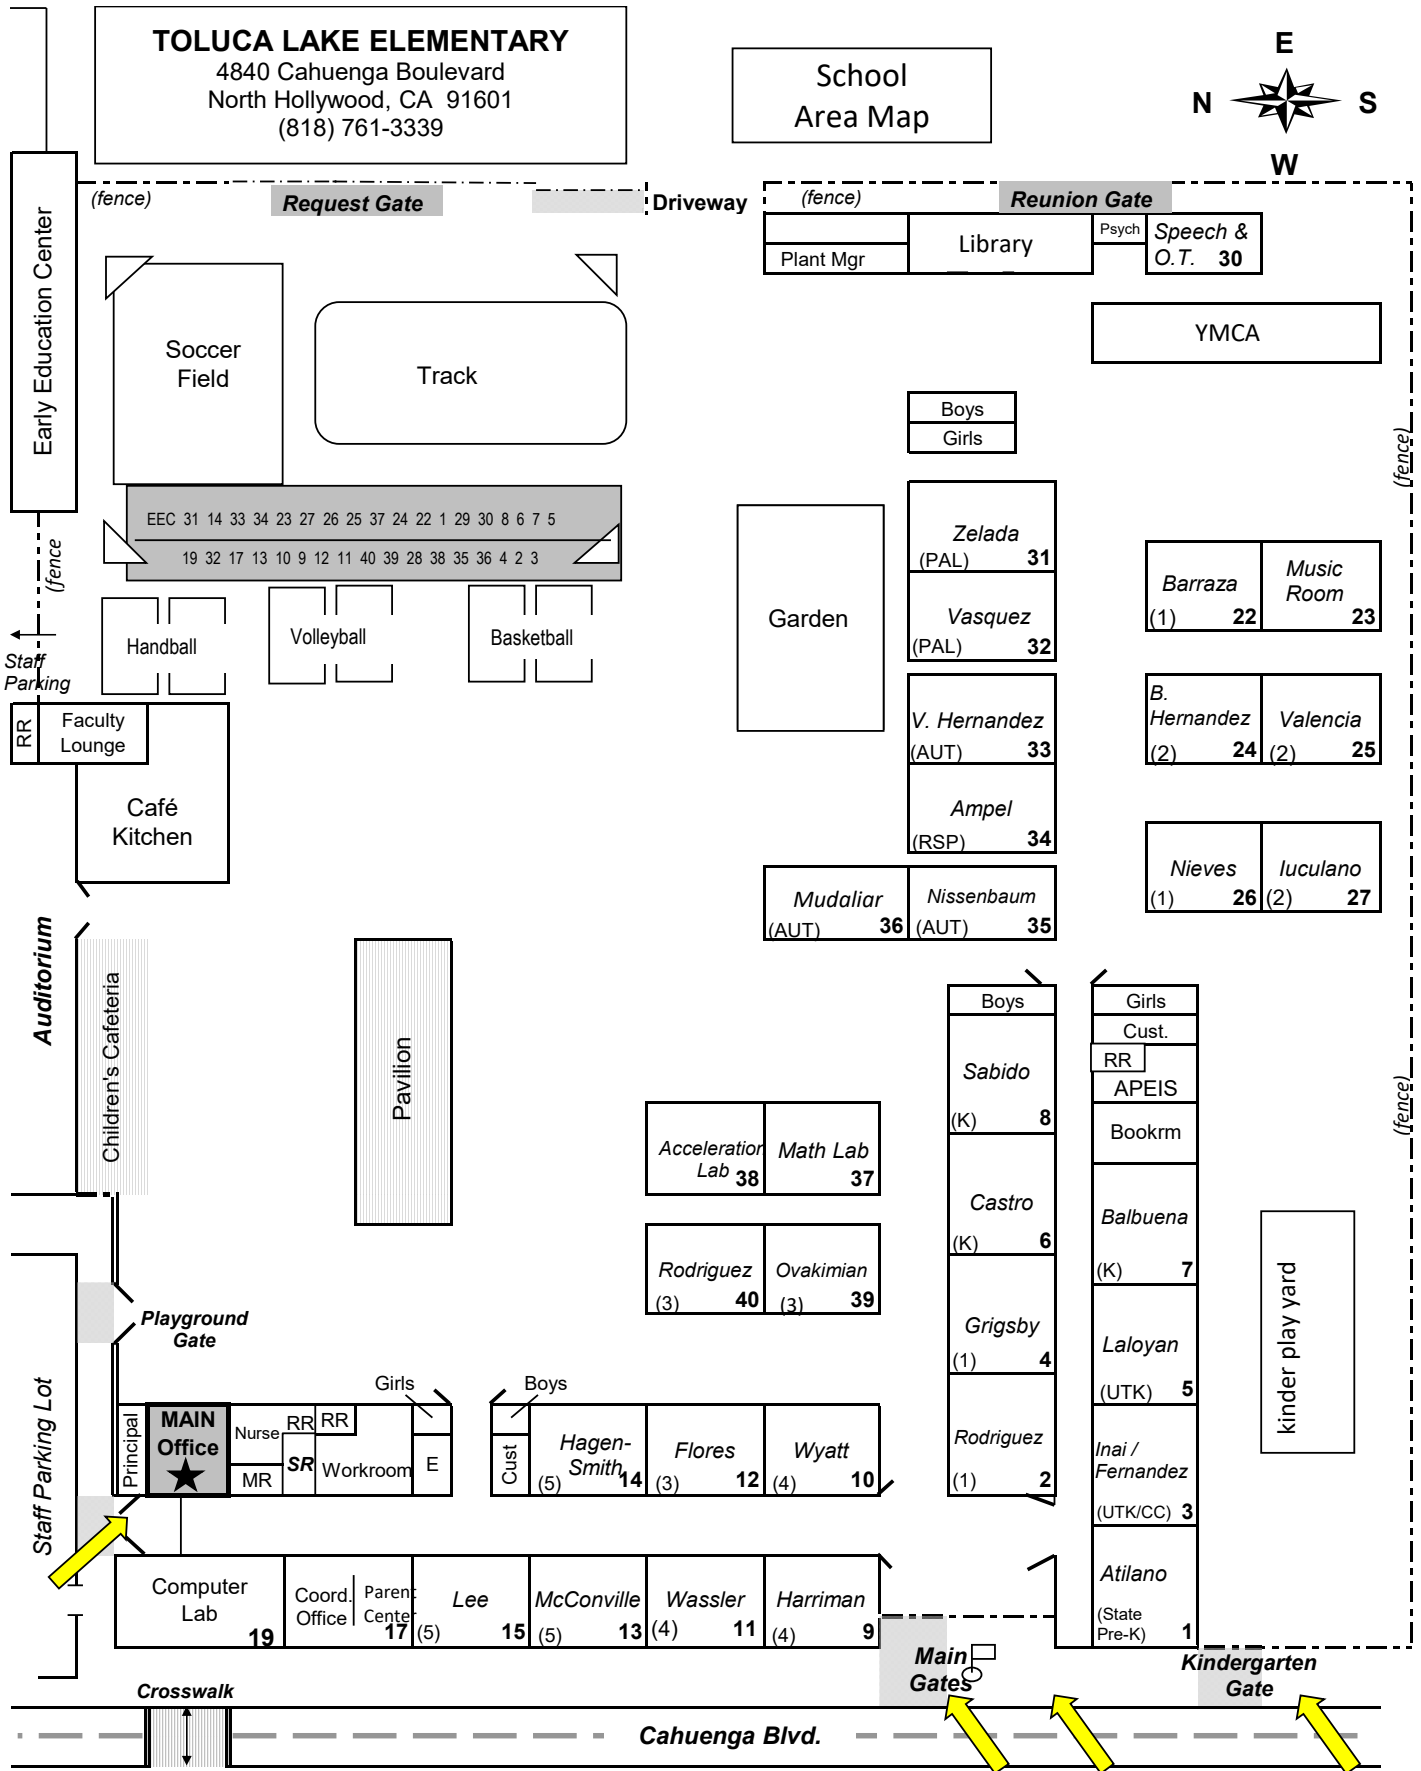

TOLUCA LAKE ELEMENTARY

4840 Cahuenga Boulevard
North Hollywood, CA 91601
(818) 761-3339

School Area Map

Key to Classroom Labels:
 - Teacher Name in *Italics*
 - Grade level in parentheses (#), lower left corner
 - Room numbers in **bold**, lower right corner